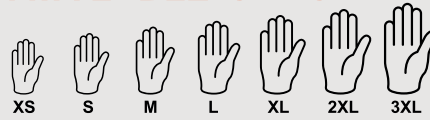

### AVAILABLE SIZES

**SYNTHETIC LEATHER GLOVES - BREATHABLE MESH, REINFORCED GRIP, TOUCHSCREEN PALM & FOAM IMPACT PROTECTION**

## DESCRIPTION:

Palm Synthetic Leather, Cool mesh breathable Fabric on back, Reinforced fingers and thumb, TPR adjustable Velcro closure fit with loop.

## FEATURES:

- Synthetic Leather Palm** – Durable grip and abrasion resistance.
- Cool Mesh Back** – Breathable fabric for ventilation and comfort.
- Reinforced Fingers & Thumb** – Extra protection in high-wear areas.
- TPR Adjustable Velcro Closure** – Secure fit with easy adjustment.
- Loop Attachment** – Convenient hanging and storage option.
- Ergonomic Design** – Enhanced flexibility and dexterity.
- Lightweight Construction** – Reduced hand fatigue during extended use.