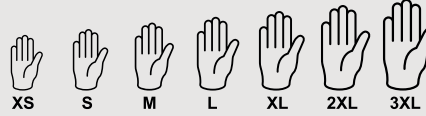

Safety for every industry.

EN ISO 21420:2020

**XPRO®
MECPRO
PRIMEFLEX**

AVAILABLE SIZES

SYNTHETIC LEATHER GLOVES - REINFORCED THUMB, BREATHABLE SPANDEX BACK & ADJUSTABLE VELCRO CUFF

DESCRIPTION:

Synthetic Leather Palm, Back breathable Spandex Fabric, reinforced thumb and Rubberized adjustable Velcro cuff closure for secure fit with loop.

FEATURES:

- Synthetic Leather Palm** – Strong grip and abrasion resistance.
- Breathable Spandex Back** – Flexible and ventilated for comfort.
- Reinforced Thumb** – Extra durability in high-stress area.
- Rubberized Velcro Cuff Closure** – Secure, adjustable fit.
- Loop Attachment** – Easy hanging and storage.
- Ergonomic Fit** – Designed for dexterity and reduced fatigue.
- Lightweight Build** – Comfortable for extended wear.