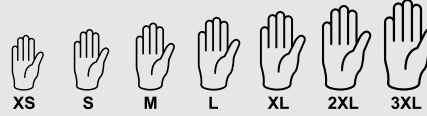

AVAILABLE SIZES

PADDLED SYNTHETIC LEATHER WORK GLOVES BREATHABLE SPANDEX SAFETY GLOVES WITH QUICK-FIT CUFF

DESCRIPTION:

Padded synthetic leather palm for softness, toughness, and comfort. Spandex back ensures a perfect, breathable fit, with a quick-fit cuff for easy wear.

FEATURES:

- **Padded Synthetic Leather Palm** – Provides softness, toughness, and reliable comfort.
- **Abrasion Resistance** – Durable palm construction for industrial and utility tasks.
- **Breathable Spandex Back** – Ensures ventilation and flexibility, reducing hand fatigue.
- **Quick-Fit Cuff** – Easy on/off design for fast wearability.
- **Secure Fit** – Snug wrist design keeps glove stable during use.
- **Lightweight Construction** – Balances comfort with durability for extended wear.
- **Multi-Purpose Design** – Suitable for industrial, tactical, and recreational applications.

APPLICATIONS:

Construction & Infrastructure, Oil & Gas / Utilities, Manufacturing & Engineering, Warehousing & Logistics, Sports & Fitness / Outdoor Activities, DIY & Home Improvement