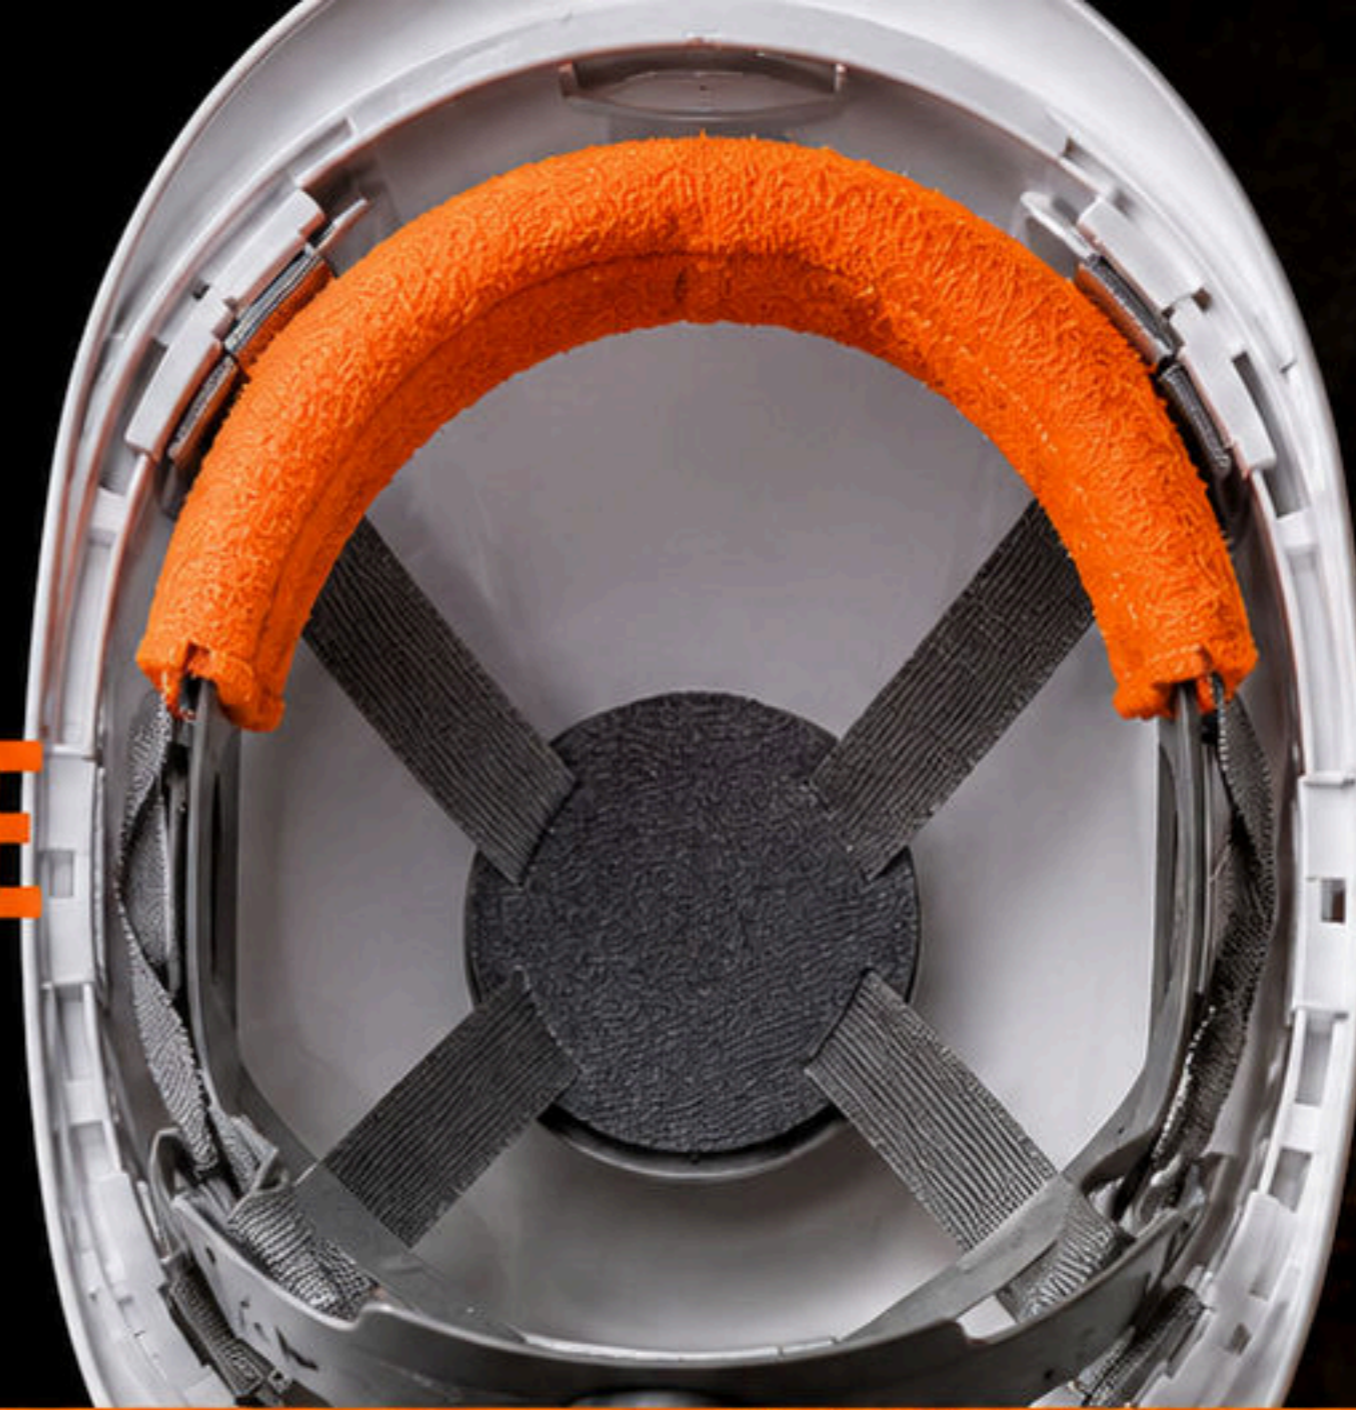

**FLAME
RETARDANT
TREATED**

Work with confidence.
Safety you can count on.